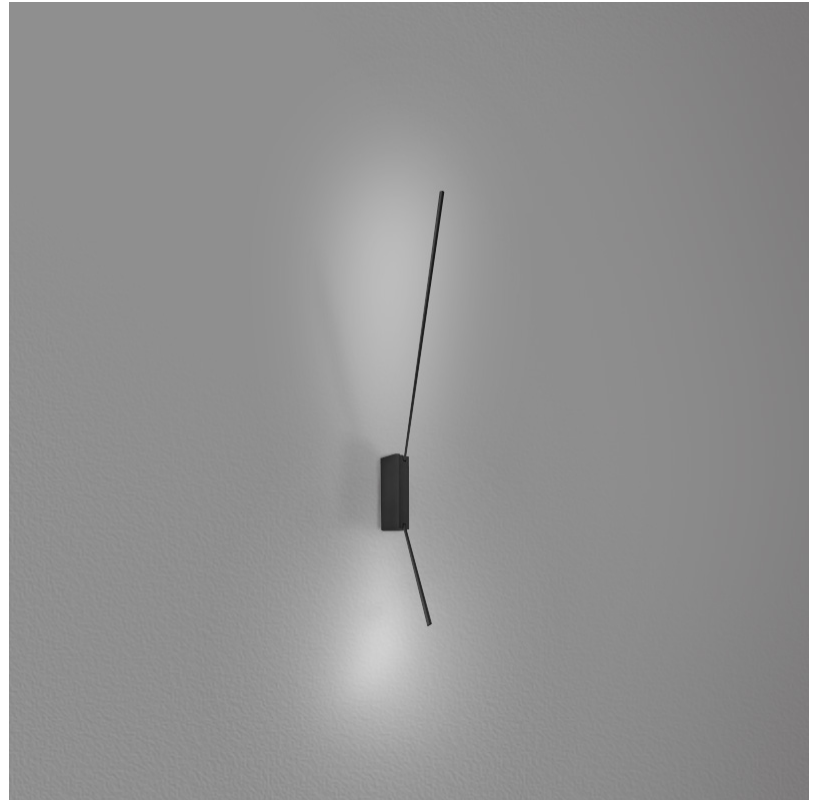

PROJECT	
TYPE	
SPECIFIER	
QUANTITY	
DATE	

SPILLO 1 ROD SURFACE

D42034- -

base number
 Color Temperature Finish Options

- To build a product code in our configurator select the specify button on the base model # product page
- To build a manual product code on this datasheet choose from the options listed below in blue font and add the suffix to the base model #

GENERAL

Series: Spillo
 Subseries: Spillo 1 Rod
 Partner: Icone
 Division: Design
 Installation: Surface
 Product Type: Wall Surface
 Mounting Location: Wall
 Light Distribution: Adjustable

PHYSICAL

Shape: Rectangle
 Width (mm): 32
 Width (in): 1 1/4
 Height (mm): 500
 Height (in): 19 11/16
 Extension (mm): 460
 Extension (in): 18 1/8
 Fixture Finish: WHI / WHC / BLK / BGD
 Fixture Material: Brass

GENERAL

Series: Spillo
 Subseries: Spillo 2 Rod
 Partner: Icone
 Division: Design
 Installation: Surface
 Product Type: Wall Surface
 Mounting Location: Wall
 Light Distribution: Adjustable

PHYSICAL

Shape: Rectangle
 Width (mm): 32
 Width (in): 1 1/4
 Height (mm): 720
 Height (in): 28 3/8
 Extension (mm): 460
 Extension (in): 18 1/8
 Fixture Finish: WHI / WHC / BLK / BGD
 Fixture Material: Brass

LED

Color Temperature (°K): 2700 / 3000
 Nominal Lumen (lm): 660
 CRI: >90 CRI

OPTICAL

Adjustability: Tilt 90°

RATINGS AND CERTIFICATIONS

Certified By: Certified for North American Standards
 IP rating: IP20