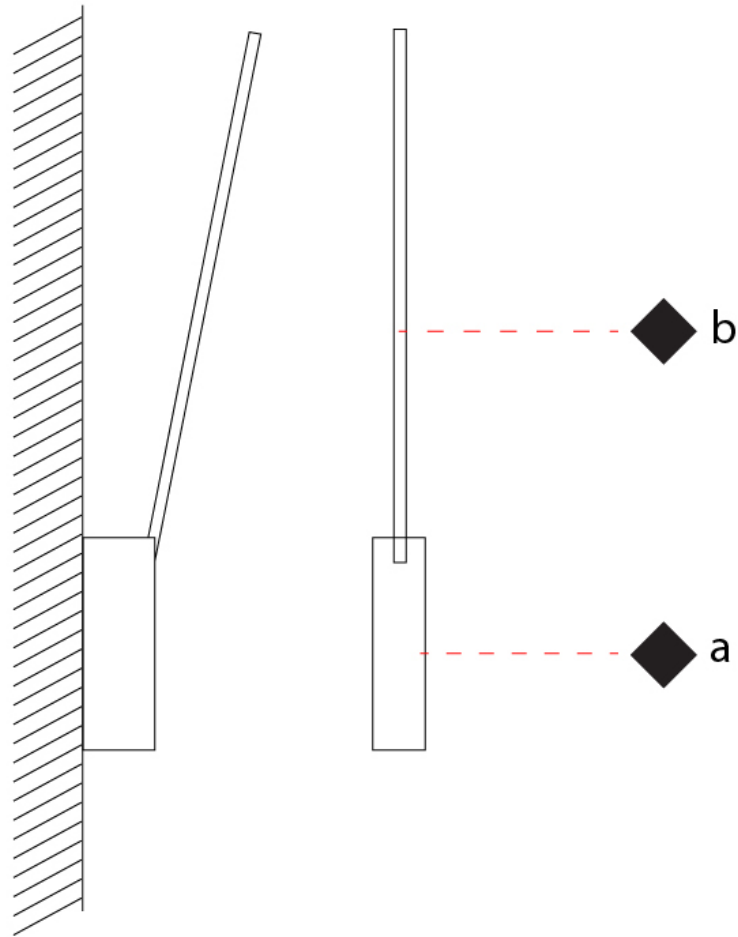

SPILLO 1 ROD SURFACE

D42034-

PROJECT	_____
TYPE	_____
SPECIFIER	_____
QUANTITY	_____
DATE	_____

D