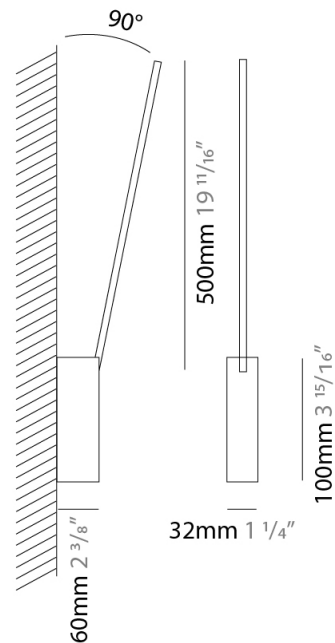

PROJECT	
TYPE	
SPECIFIER	
QUANTITY	
DATE	

SPILLO 1 ROD SURFACE

D42034- -

base number
 Color Temperature Finish Options

- To build a product code in our configurator select the specify button on the base model # product page
- To build a manual product code on this datasheet choose from the options listed below in blue font and add the suffix to the base model #

GENERAL

Series: Spillo
 Subseries: Spillo 1 Rod
 Partner: Icone
 Division: Design
 Installation: Surface
 Product Type: Wall Surface
 Mounting Location: Wall
 Light Distribution: Adjustable

PHYSICAL

Shape: Rectangle
 Width (mm): 32
 Width (in): 1 1/4
 Height (mm): 500
 Height (in): 19 11/16
 Extension (mm): 460
 Extension (in): 18 1/8
 Fixture Finish: WHI / WHC / BLK / BGD
 Fixture Material: Brass

LED

Color Temperature (°K): 2700 / 3000
 Nominal Lumen (lm): 440
 CRI: >90 CRI
 Lamp Life (hrs): 50000

OPTICAL

Adjustability: Tilt 90°

RATINGS AND CERTIFICATIONS

Certified By: Certified for North American Standards
 IP rating: IP20

GENERAL

Series: Spillo
 Subseries: Spillo 2 Rod
 Partner: Icone
 Division: Design
 Installation: Surface
 Product Type: Wall Surface
 Mounting Location: Wall
 Light Distribution: Adjustable

PHYSICAL

Shape: Rectangle
 Width (mm): 32
 Width (in): 1 1/4
 Height (mm): 720
 Height (in): 28 3/8
 Extension (mm): 460
 Extension (in): 18 1/8
 Fixture Finish: WHI / WHC / BLK / BGD
 Fixture Material: Brass