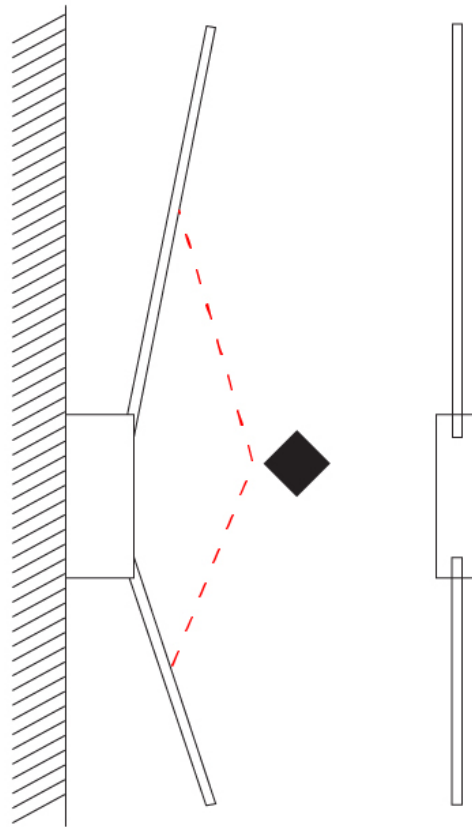

GENERAL

Series: Spillo
 Subseries: Spillo 1 Rod
 Partner: Icone
 Division: Design
 Installation: Surface
 Product Type: Wall Surface
 Mounting Location: Wall
 Light Distribution: Adjustable

PHYSICAL

Shape: Rectangle
 Width (mm): 32
 Width (in): 1 1/4
 Height (mm): 500
 Height (in): 19 11/16
 Extension (mm): 460
 Extension (in): 18 1/8
 Fixture Finish: WHI / WHC / BLK / BGD
 Fixture Material: Brass

GENERAL

Series: Spillo
 Subseries: Spillo 2 Rod
 Partner: Icone
 Division: Design
 Installation: Surface
 Product Type: Wall Surface
 Mounting Location: Wall
 Light Distribution: Adjustable

PHYSICAL

Shape: Rectangle
 Width (mm): 32
 Width (in): 1 1/4
 Height (mm): 720
 Height (in): 28 3/8
 Extension (mm): 460
 Extension (in): 18 1/8
 Fixture Finish: WHI / WHC / BLK / BGD
 Fixture Material: Brass

SPILO 2 ROD SURFACE

D42055-

PROJECT _____

TYPE _____

SPECIFIER _____

QUANTITY _____

DATE _____

D